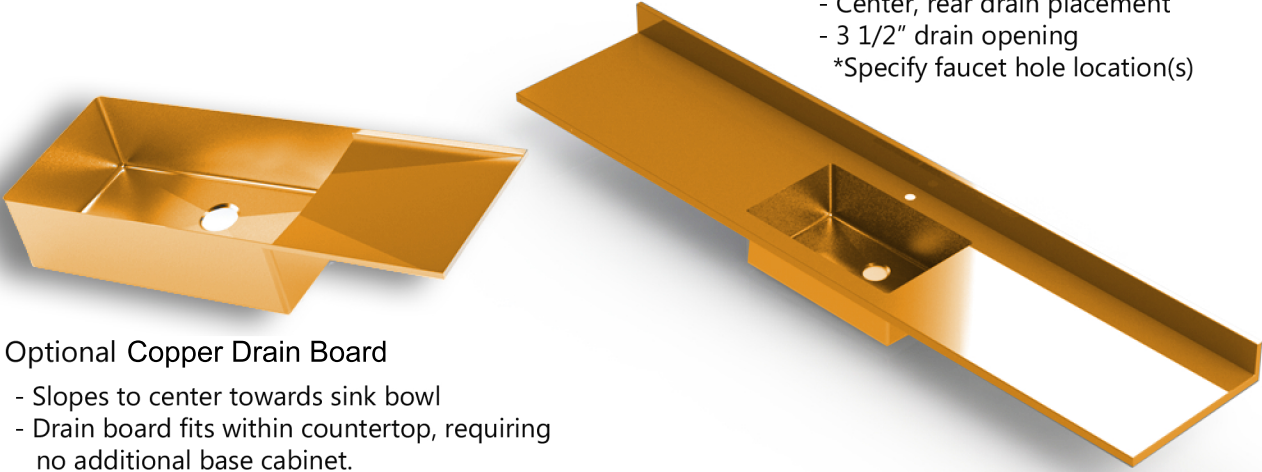

Integrated Copper Sinks

- Available in 15 stock sizes
- Seamlessly welded into the countertop
- Brushed Finish
- 5/8" radius corners
- Functional drain grooves
- Center, rear drain placement
- 3 1/2" drain opening
- *Specify faucet hole location(s)